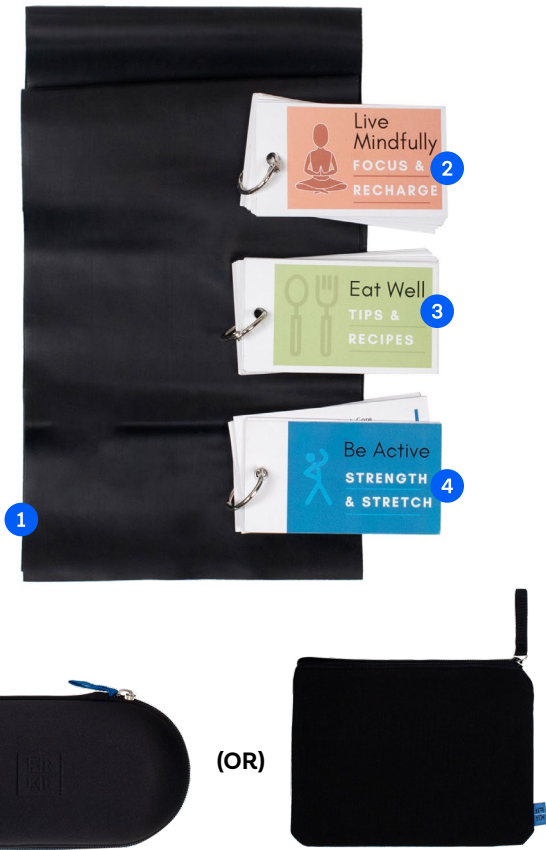

LIVEWELLKIT

When life gets hectic and stressful, the LIVEWELL KIT will help keep you calm and centered. This budget-friendly wellness kit encourages balanced living at home, at work or on the go.

KIT INCLUDES

- 1 Flat Resistance Band
- 2 LiveMindfully Cards
- 3 EatWell Cards
- 4 BeActive Cards
- 5 Packaging

PACKAGING OPTIONS

- a Semi hard zippered case (OR) b Canvas zippered bag

Dimensions: 7.5" x 3" x 3.5"

Dimensions: 8.5" x 7"

Product Weight: 1 lb

Product Weight: 0.75 lbs

ADDITIONAL INFO

LiveMindfully Cards: 3.5" x 2" x 0.25" | 3 Oz

EatWell Cards: 3.5" x 2" x 0.25" | 3 Oz

BeActive Cards: 3.5" x 2" x 0.25" | 3 Oz

Imprint Area: 3" x 1" | Set Up Charge: \$25 (E)